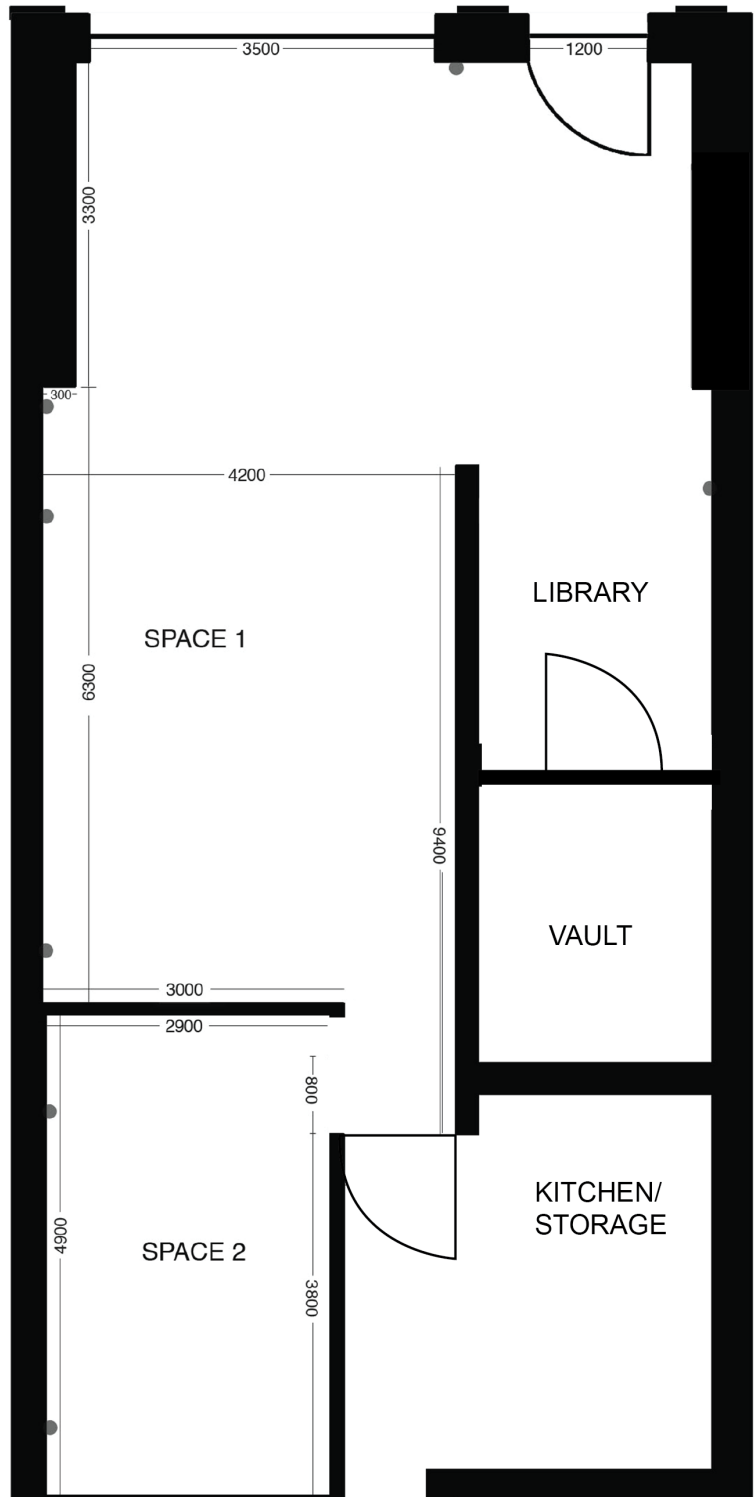

**Blue Oyster Art Project Space**

16 Dowling Street, Dunedin, New Zealand

www.blueoyster.org.nz

DOWLING STREET

**Notes**

- Ceiling height 3300mm
- Wooden flooring throughout
- MDF walls throughout
- Floor and ceiling skirting throughout (10mm deep x 60mm high)
- Picture rail 2460mm high throughout space 1
- ● = powerpoint

▼ To office, bathroom and alleyway